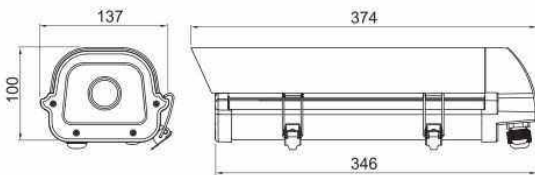

외관도

세부사양

촬상소자	1/2.8" Sony 2.3메가픽셀 CMOS 센서
해상도	1920x1080, 1600x900, 1280x720, 960x540, 640x360, 320x180
최저조도	0lux (IR LED ON)
주사방식	프로그레시브
S/N 비	54dB
전자셔터	Automatic: Min. 1/10,000 sec ~ Max. 30/25 sec Manual: Min. 1/10,000 sec ~ Max. 30/25 sec
Gain Control	Automatic: ~ Max. 46.2dB / Manual: ~ Max. 46.2dB
화이트밸런스	ATW -Indoor/Outdoor, Automatic, Shade, Clear sky, Fluorescent light, Light bulb, Flame, Manual
렌즈	f=5~50mm 메가픽셀, 가변초점렌즈
LED	48개IR-LED (IR 80m지원)
디지털줌	~x16
복도모드	90° /270°
WEBUI	반응형웹(Responsive WEB)
역광보정	Digital WDR (ATR-EX)
노이즈저감	2D-NR, 3D-NR
기능	사생활보호, 움직임감지, 안개보정, HLC/BLC, Mirror/Flip, Contrast, Brightness, Hue, Saturation, Sharpness
카메라하우징	IP66, 실외용알루미늄하우징, Dual Window, Fan & Heater
압축방식	H.264(High, Main, Base line profile) MJPEG
비디오스트리밍	Simultaneously H.264 and MJPEG (Triple Streaming) Independent Frame Rate and Bandwidth Control, I/VBR/CBR
FTP Uploading	MJPEG Still Image
로그인	Administrator, Operator, Guest
보안방식	Multi User Authority, IP Filtering, HTTPS
네트워크타임	Synchronize Computer/NTP Server, Manual
S/W 리셋	Restart, Reset, Factory Default
자동복구	Backup, Restore
업데이트	웹브라우저
프로토콜	TCP/IP, UDP, IPv4/v6, HTTP, HTTPS, FTP, UPnP, RTP, RTSP, RTCP, DHC ARP, Zeroconf, Bonjour
SDK 지원	API, ONVIF Profile S Compliant
크기및무게	137mm(가로) x 100mm(세로) x 374mm(길이)
동작 온/습도	-20°C ~ +50 °C (습도: 20%RH ~ 80%RH)
사용전원/ 소비전력	PoE(IEEE Std. 802.3af) & DC12V, Max 12W Circuit protection against faulty connection in power polarity.