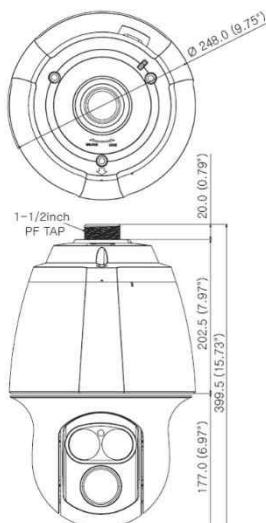

외관도

세부사양

CAMERA

이미지 센서	1/2.8" CMOS
총 화소수	2.42 Megapixels
광학 줌 렌즈	X32 Optical Zoom, f=4.44mm(Wide)~142.6mm (tele), F1.6 to F4.4
디지털 줌	X16
최저조도	Color : 0.2Lux, BW : 0.01Lux, Color DSS:0.003Lux, BW DSS: 0.0001Lux,
WDR/BLC	ON/OFF
DSS	ON/OFF
전자셔터스피드	2 ~ 1/12,000sec
Day / Night	Auto (ICR) / Color / B/W
화이트 밸런스	ATW / AWC / Manual / Indoor / Outdoor / Mercury / Sodium
Flickerless	On/Off

PAN/TILT

회전범위	Pan 360°Endless / Tilt -15°~195°
회전속도	프리셋 : 700°/sec, 수동 : 0.024°/sec ~120°/sec
프리셋	255 Preset
투어	6Group(10 preset/Group)

VIDEO

압축코덱	H.264/MJPEG
해상도	1080p,720p, D1~QQVGA
비디오 전송 속도	60fps@1080p
비디오 스트리밍	Simultaneously H.264 ad MJPEG (Quad Streaming)
아날로그 출력	Composite x1

AUDIO

압축코덱	AAC/G.711
입력/출력	Line level 1 Input/ 1 output (Full Duplex)

ALARM

센서/알람	센서입력 4 / 알람 출력 2

NETWORK

센서입력	4 In
센서출력	2 Relay Out
SD카드(옵션)	SD Card Interface Support
인터페이스	Ethernet 10/100 Based-T (RJ-45)
프로토콜	TCP,IP,HTTP,DHCP,PPPoE,FTP,DNS,DDNS,NTP, ICM P,SNMP,SMTPE,RTP,RTSP,SSL
방식	RS-485

GENERAL

보호등급	IP66 / IK10
사용전원	AC12V 6A
동작온도	-50°C ~55°C
사이즈/무게	248(Ø)X399.5(H)mm / 7.1Kg