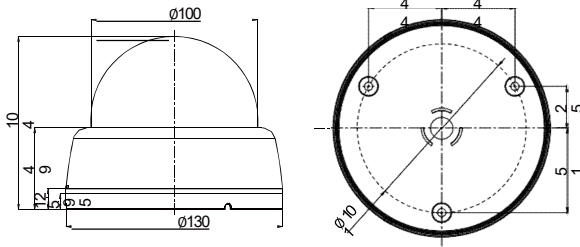

외관도

세부사양

CAMERA

이미지 센서	1/2.8" Sony CMOS
총 화소수	2.3Megapixel
렌즈	Motorized 2.8~12mm, Auto Focus
최저조도	Color Mode: 0.15 lx at 50IRE/ 30fps B/W Mode: 0.09 lx at 5 0IRE/30fps 0Lux (IR mode O N, ICR On, B/W)
디지털 줌	16x
WDR	Digital WDR(ATR-EX)
S/N Ratio	54dB
노이즈 제거	2D-NR, 3D-NR
Day / Night	Automatic, Day, Night
프라이버시영역	8개 영역 설정 가능
안개보정	On/Off

IR LED

LED 투광거리	IR LED 30EA, MAX 30M

VIDEO

압축코덱	H.264(High, Main, Base line profile), MJPE G
해상도	1080p, 720p, D1 ~ QQVGA
비디오전송속도	30fps@1080p
비디오스트리밍	Simultaneously H.264 ad MJ PEG (Triple Streaming)

AUDIO

오디오 입/출력	Line - In / Line - out (양방향), G,711

ALARM

센서/알람	센서입력 1 / 알람 출력 1

NETWORK

원격 모니터링	웹 브라우저, 원격 소프트웨어 (ONVIF 지원)
최대 동시 접속	10 Users
프로토콜	TCP/IP, UDP, IPv4/v6, HTTP, HTTPS, FTP , UPnP, RTP, RTSP, RTCP, DHCP, ARP, Zeroconf
인터페이스	RJ-45(10/100Base-T)

GENERAL

사용전원	DC 12V, PoE 지원
동작온도	-10°C ~ +50°C
사이즈/무게	Ø100mm & Ø130mm x 104mm / 0.6Kg