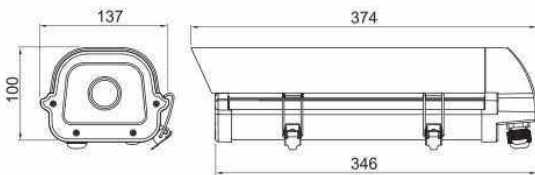

외관도

세부사양

촬상소자	1/2.8" Sony 2.3메가픽셀 CMOS 센서
해상도	2048x1536, 1920x1080, 1600x900, 1280x720, 960x540, 640x360, 320x180
최저조도	0lux (IR LED ON)
주사방식	프로그레시브
S/N 비	54dB
전자셔터	Automatic: Min. 1/10,000 sec ~ Max. 30/25 sec Manual: Min. 1/10,000 sec ~ Max. 30/25 sec
Gain Control	Automatic: ~ Max. 46.2dB / Manual: ~ Max. 46.2dB
화이트밸런스	ATW -Indoor/Outdoor, Automatic, Shade, Clear sky, Fluorescent light, Light bulb, Flame, Manual
렌즈	f=5~50mm 메가픽셀, 가변초점렌즈
LED	48개IR-LED (IR 80m지원)
디지털줌	~x16
복도모드	90° /270°
WEBUI	반응형웹(Responsive WEB)
역광보정	Digital WDR (ATR-EX)
노이즈저감	2D-NR, 3D-NR
기능	사생활보호, 움직임감지, 안개보정, HLC/BLC, Mirror/Flip, Contrast, Brightness, Hue, Saturation, Sharpness
카메라하우징	IP66, 실외용알루미늄하우징, Dual Window, Fan & Heater
압축방식	H.264(High, Main, Base line profile) MJPEG
비디오스트리밍	Simultaneously H.264 and MJPEG (Triple Streaming) Independent Frame Rate and Bandwidth Control, IVBR/CBR
FTP Uploading	MJPEG Still Image
로그인	Administrator, Operator, Guest
보안방식	Multi User Authority, IP Filtering, HTTPS
네트워크타임	Synchronize Computer/NTP Server, Manual
S/W 리셋	Restart, Reset, Factory Default
자동복구	Backup, Restore
업데이트	웹브라우저
프로토콜	TCP/IP, UDP, IPv4/v6, HTTP, HTTPS, FTP, UPnP, RTP, RTSP, RTCP, DHCP, ARP, Zeroconf, Bonjour
SDK 지원	API, ONVIF Profile S Compliant
크기및무게	137mm(가로) x 100mm(세로) x 374mm(길이)
동작 온/습도	-20°C ~ +50 °C (습도: 20%RH ~ 80%RH)
사용전원/ 소비전력	PoE(IEEE Std. 802.3af) & DC12V, Max 12W Circuit protection against faulty connection in power polarity.